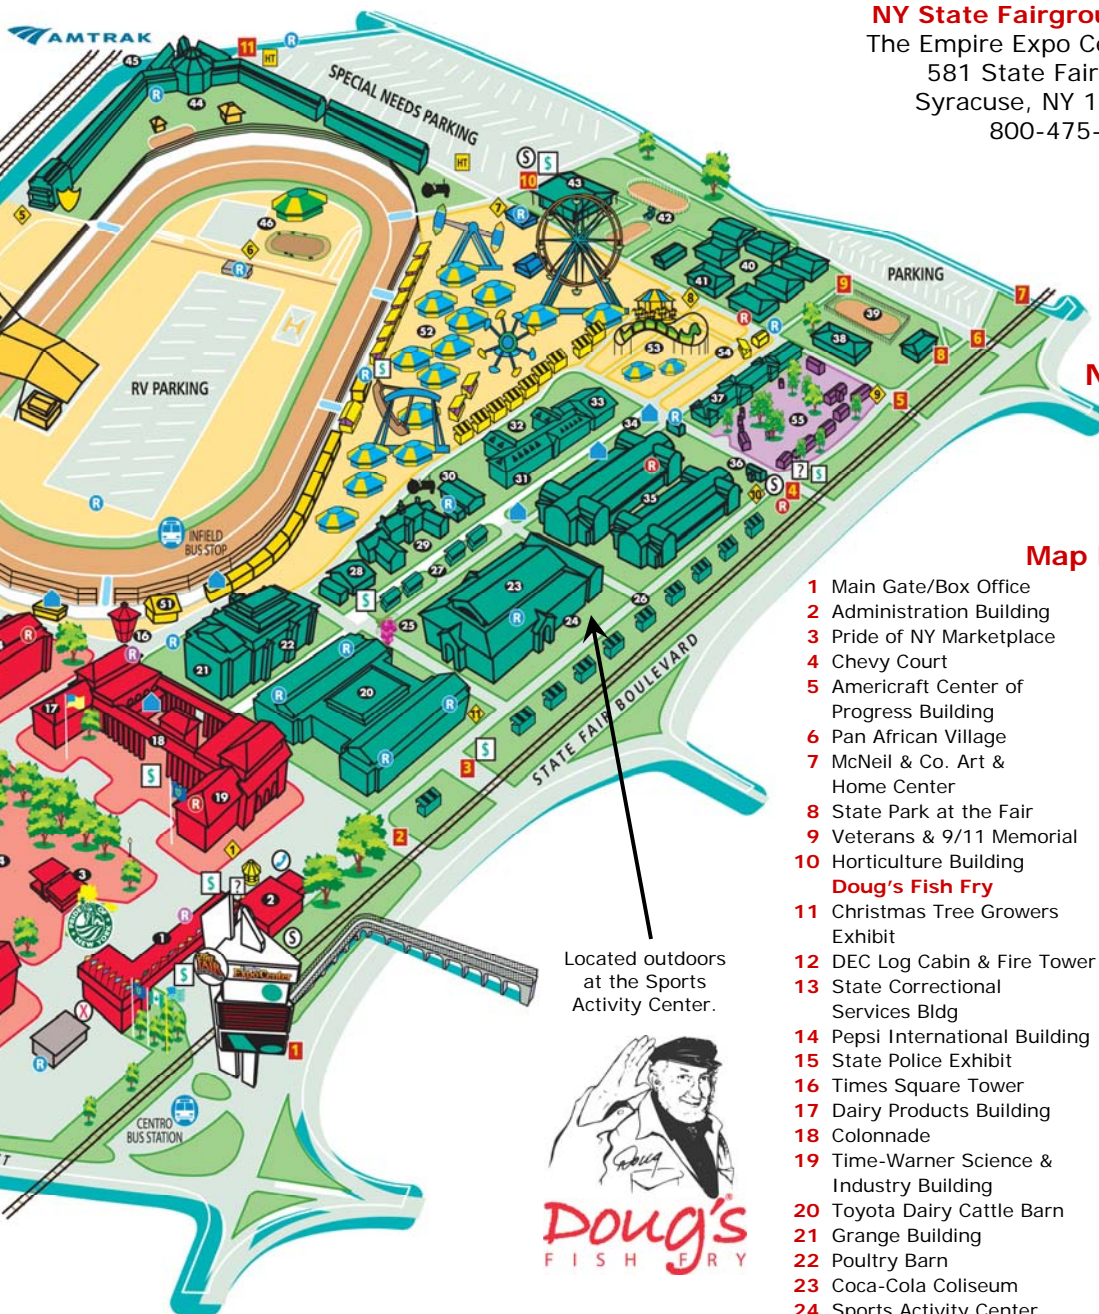

Located outdoors at the Sports Activity Center.